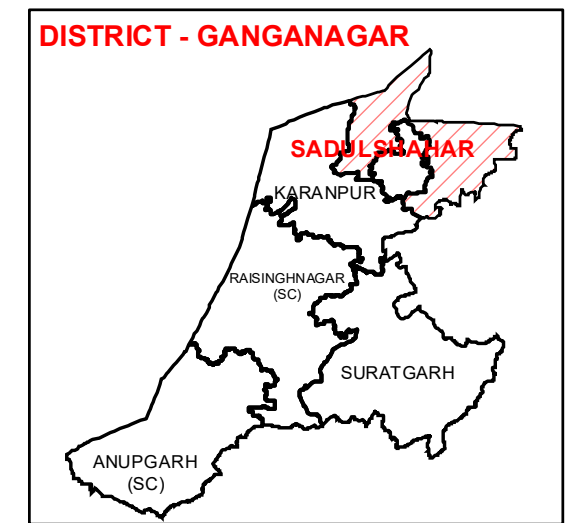

ASSEMBLY CONSTITUENCY - SADULSHAHAR-1 DISTRICT - GANGANAGAR

Legend

- T Tehsil Headquarter
- R ILR Headquarter
- P Patwar Circle Headquarter
- Tehsil Name Tehsil Boundary
- ILR Circle Name ILR Circle Boundary
- Patwar Circle Name Patwar Circle Boundary
- Village Name Village Boundary