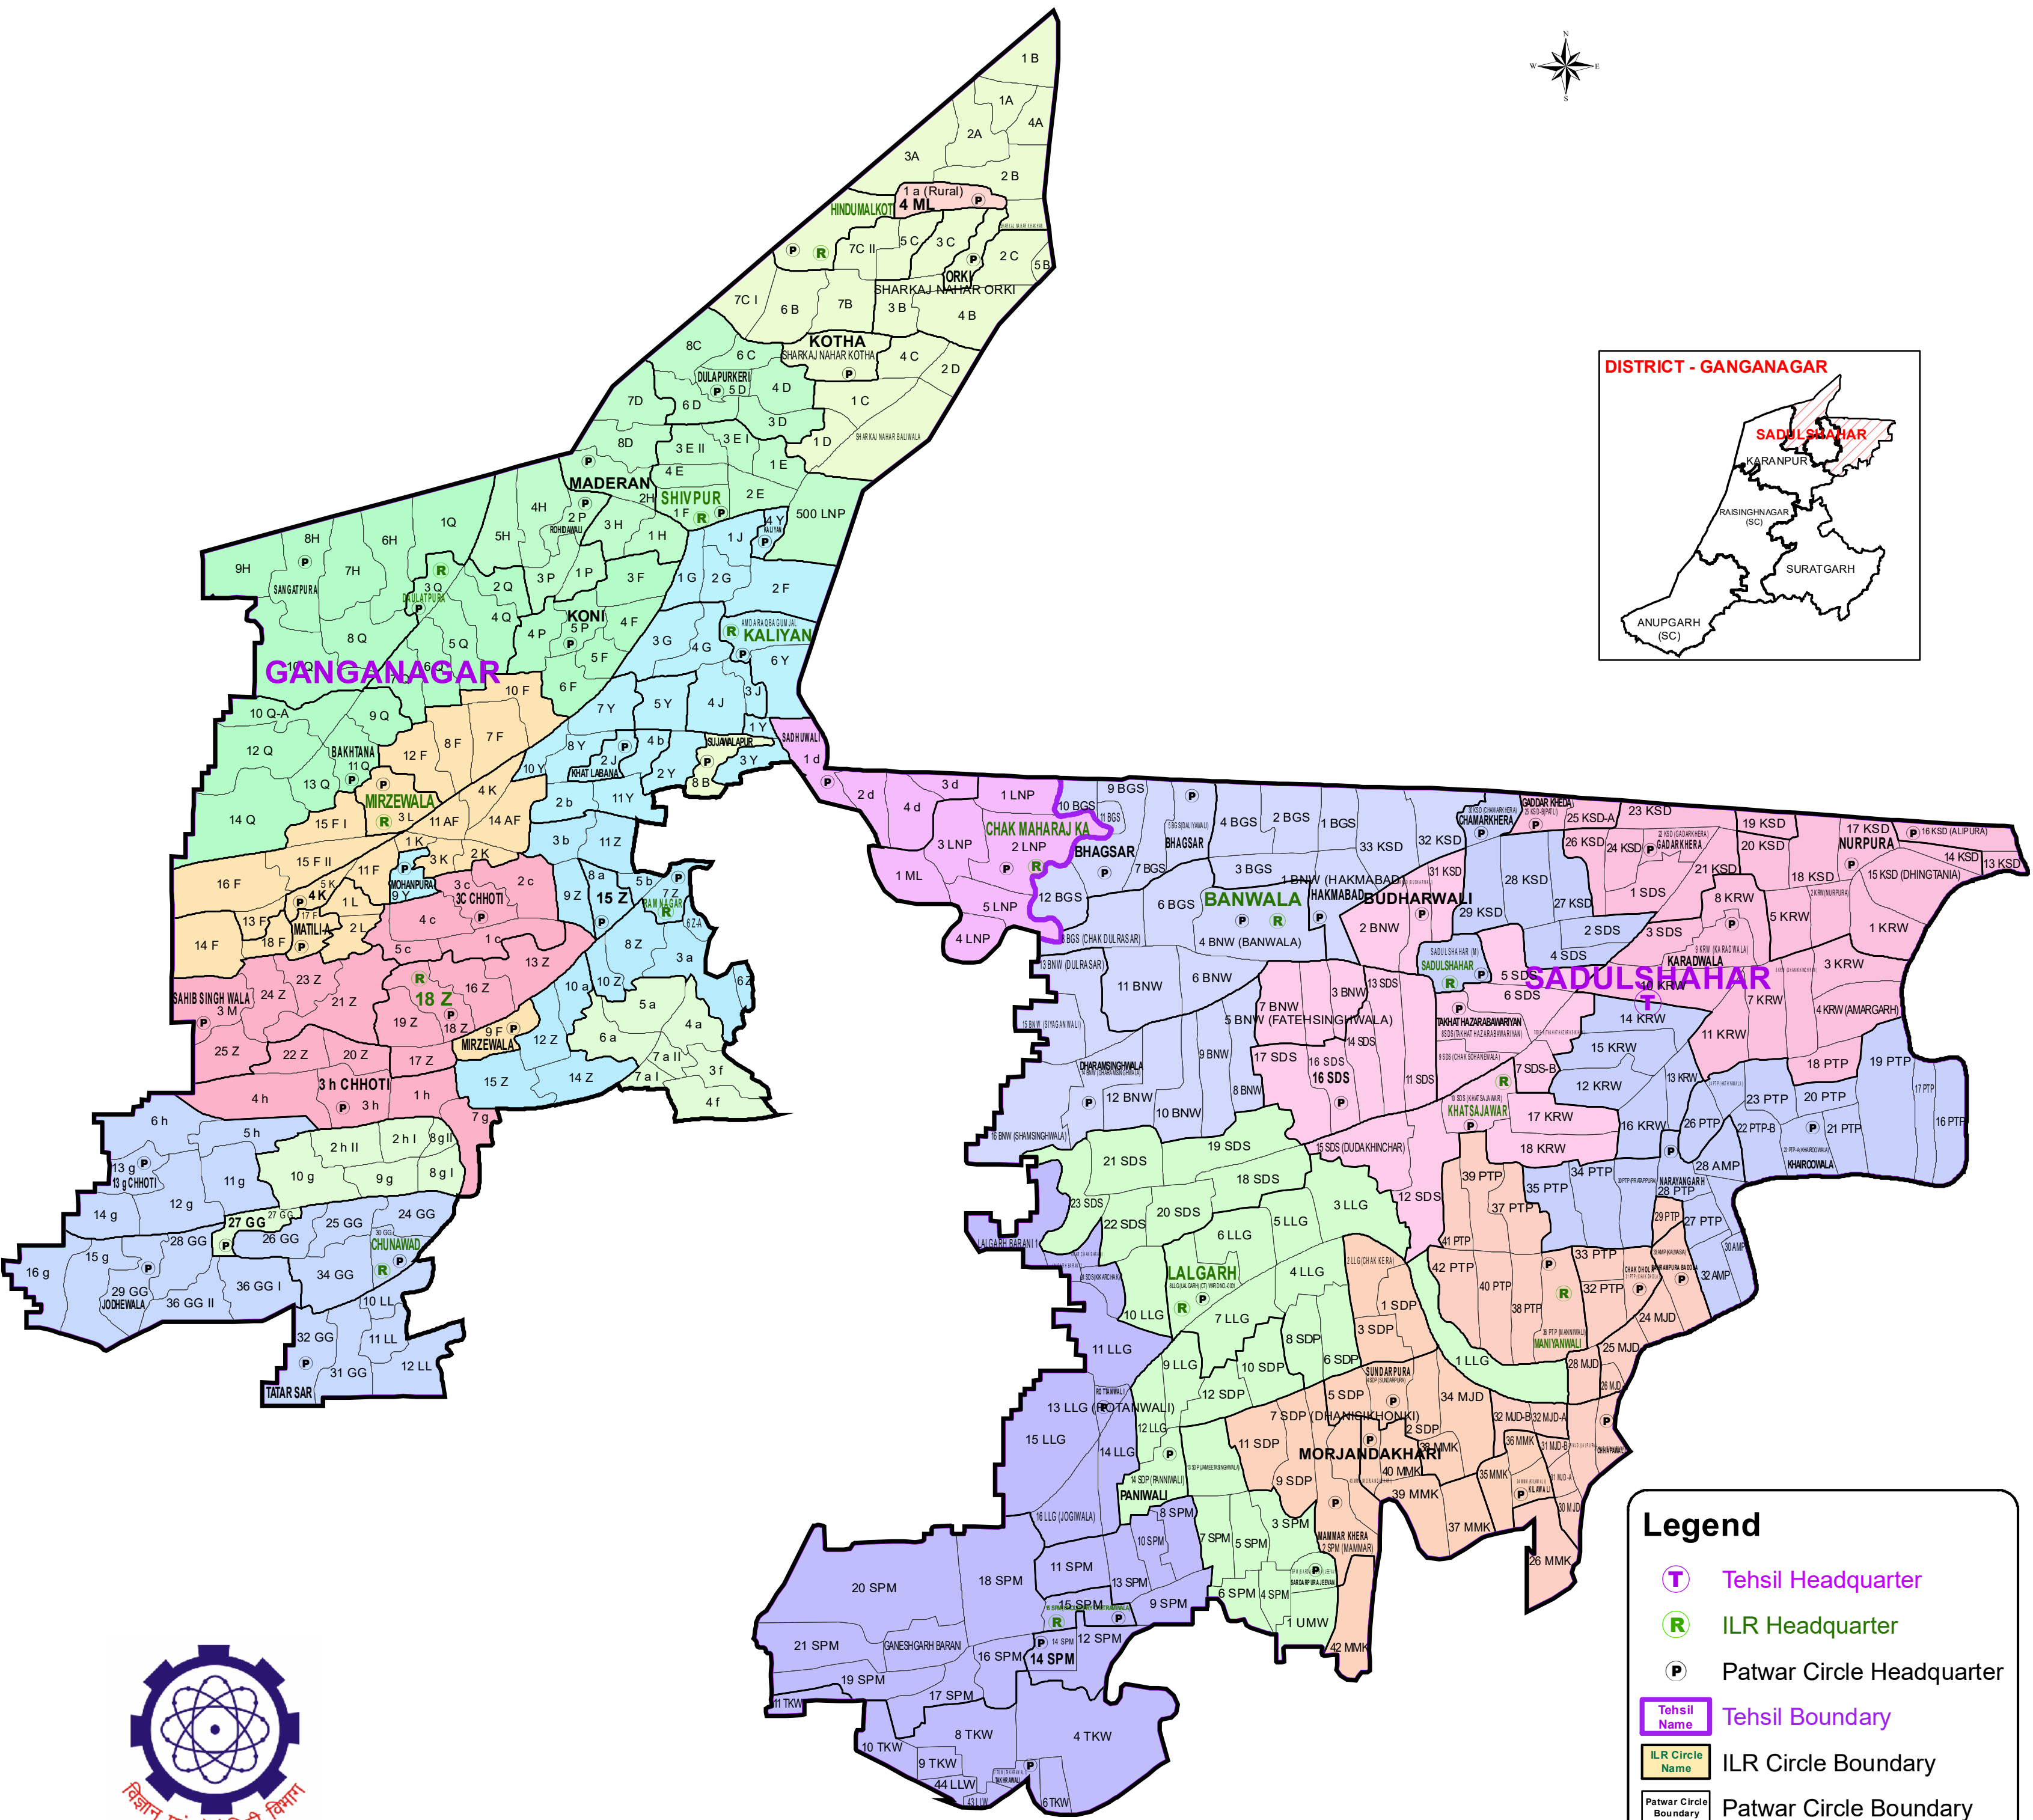

ASSEMBLY CONSTITUENCY - SADULSHAHAR-1 DISTRICT - GANGANAGAR

Legend

- T Tehsil Headquarter
- R ILR Headquarter
- P Patwar Circle Headquarter
- Tehsil Name Tehsil Boundary
- ILR Circle Name ILR Circle Boundary
- Patwar Circle Name Patwar Circle Boundary
- Village Name Village Boundary